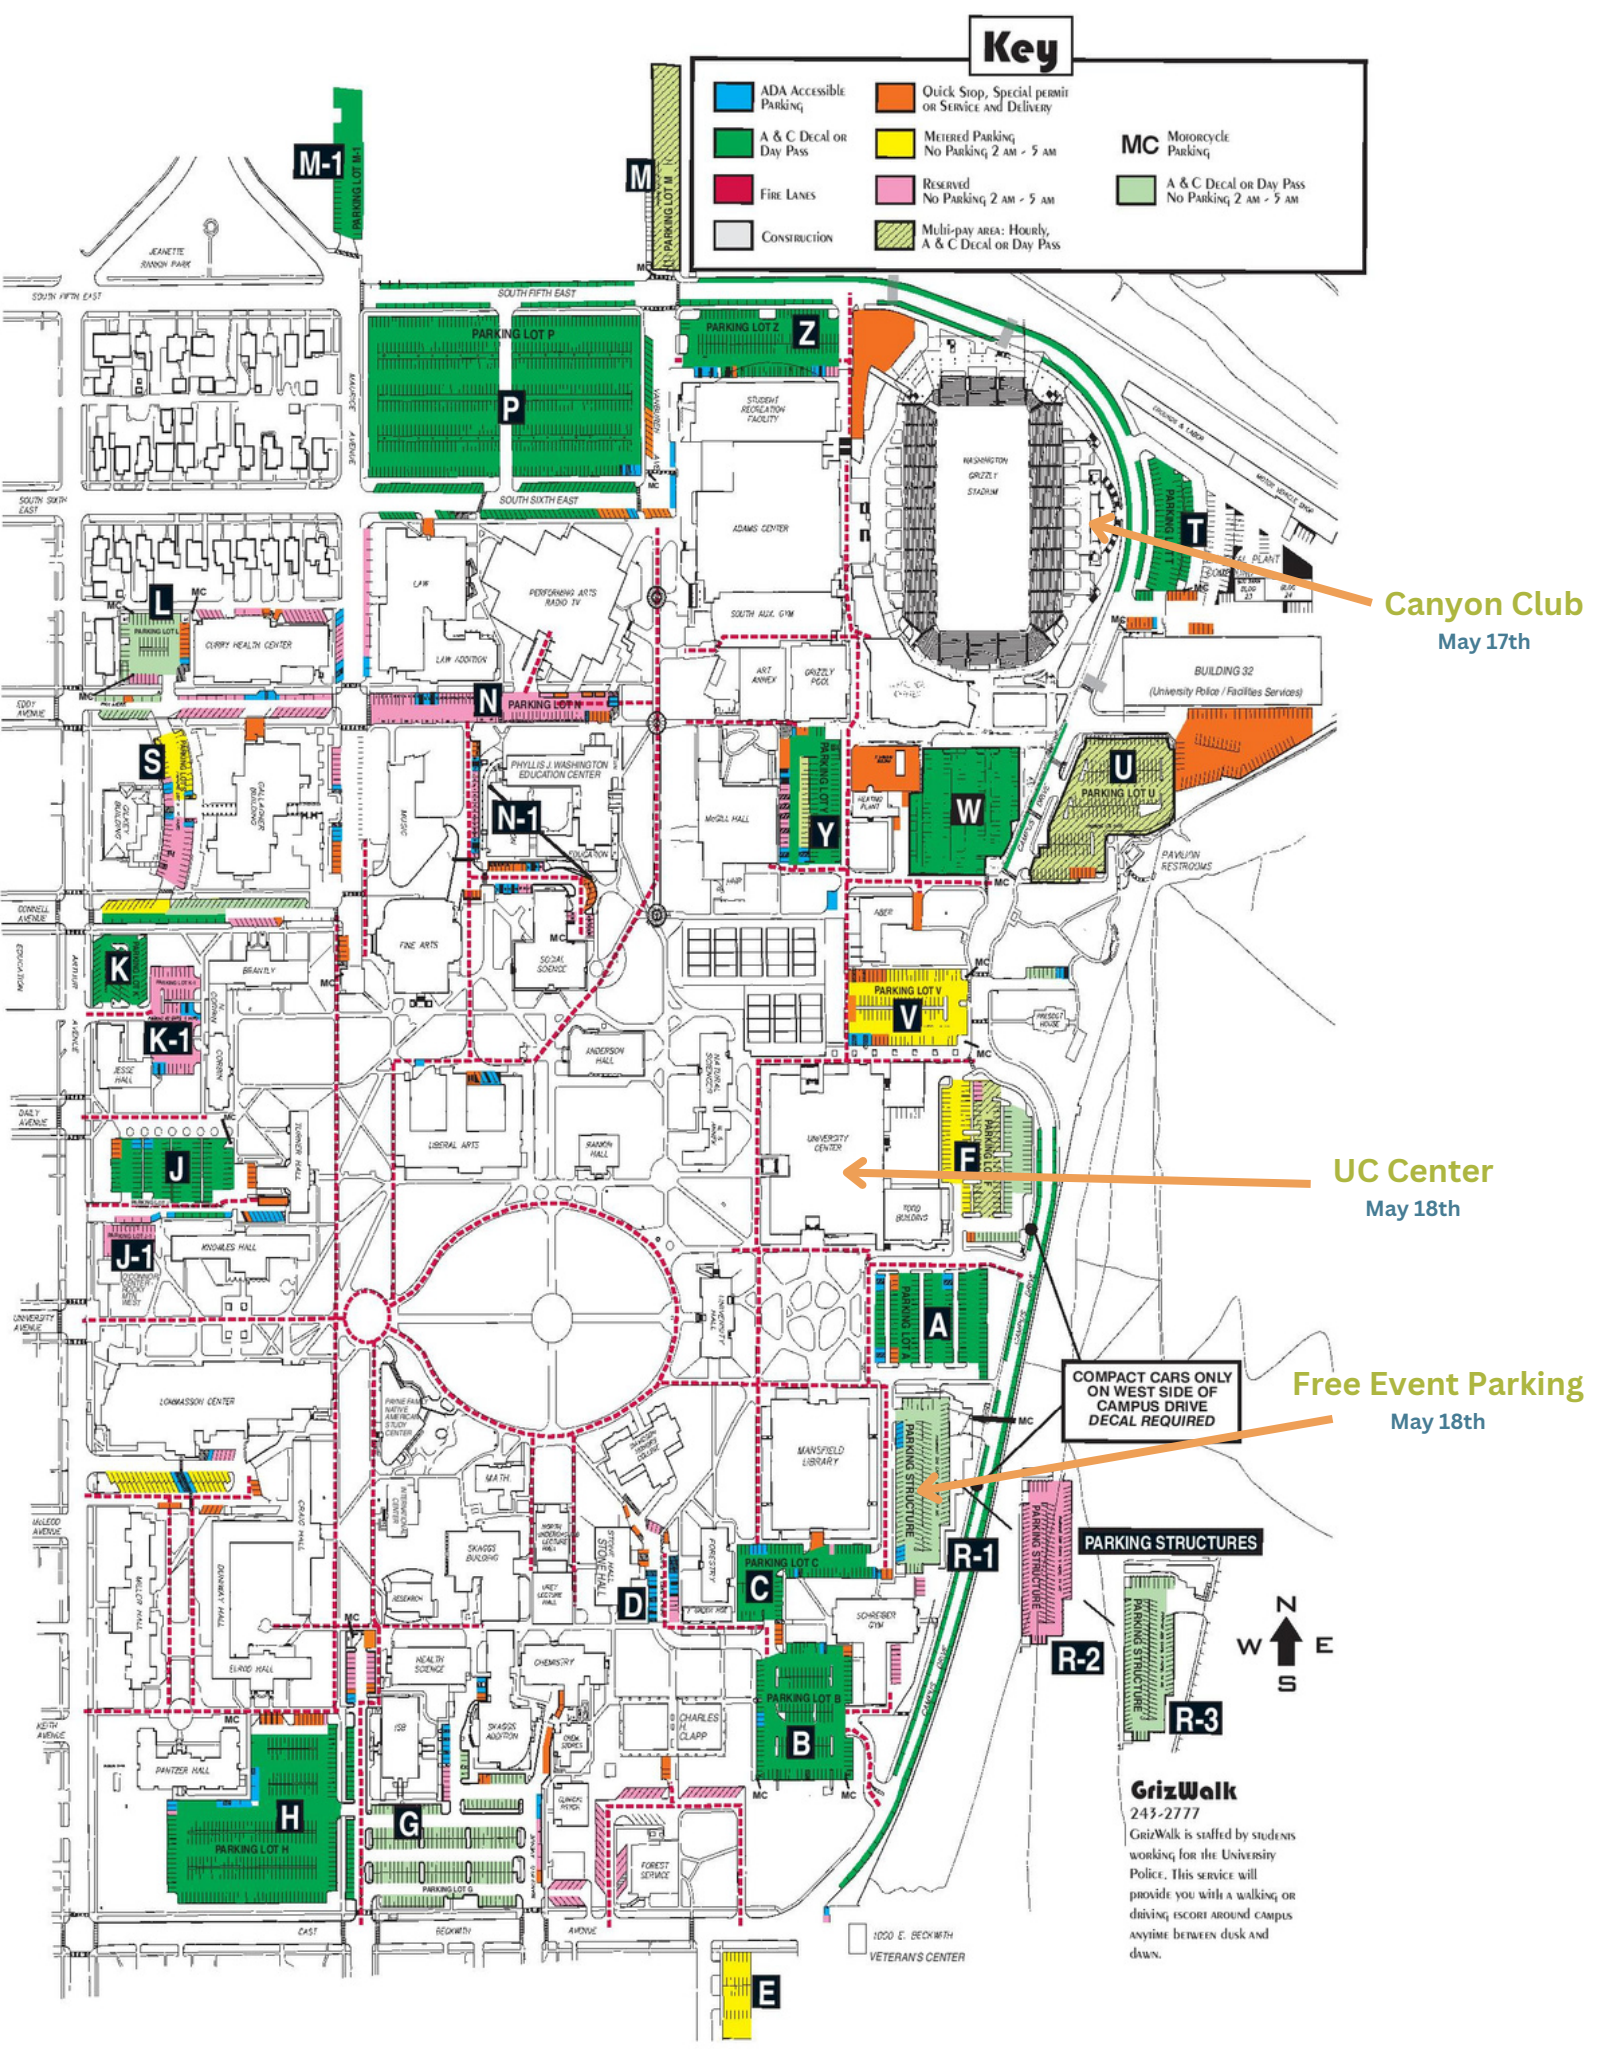

Key

 ADA Accessible Parking	 Quick Stop, Special permit or Service and Delivery	 Motorcycle Parking
 A & C Decal or Day Pass	 Metered Parking No Parking 2 AM - 5 AM	 A & C Decal or Day Pass No Parking 2 AM - 5 AM
 Fire Lanes	 Reserved No Parking 2 AM - 5 AM	
 Construction	 Multi-pay AREA: Hourly, A & C Decal or Day Pass	

Canyon Club
May 17th

UC Center
May 18th

Free Event Parking
May 18th

COMPACT CARS ONLY ON WEST SIDE OF CAMPUS DRIVE DECAL REQUIRED

PARKING STRUCTURES

GrizWalk
243-2777
GrizWalk is staffed by students working for the University Police. This service will provide you with a walking or driving escort around campus anytime between dusk and dawn.

1000 E. BECKWITH
VETERANS CENTER